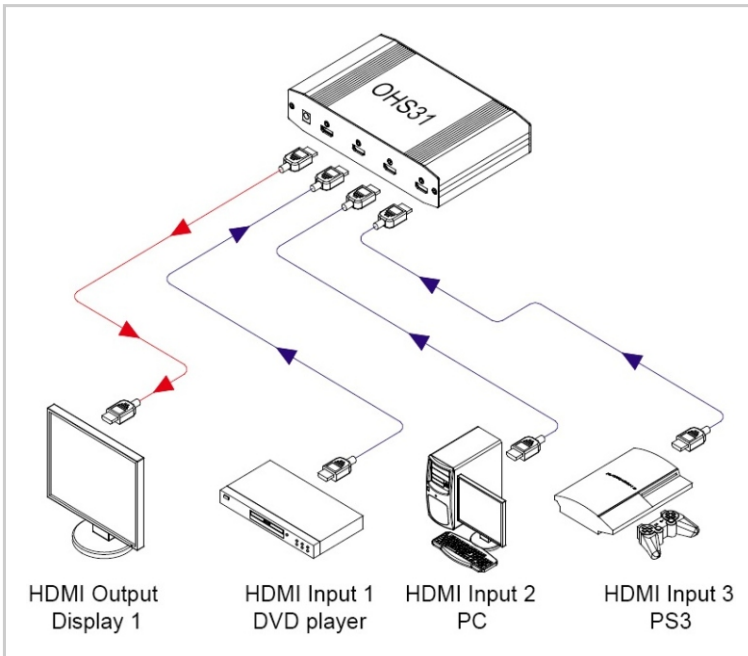

OHS31

3x1 HDMI Select

IMAGE

DEFINITION

- The HDMI Selector, allows three(3) digital videos and digital audio source to share one(1) video display, and can be duplicated on the other HDTV display, which means to support one(1) HDTV connections.
- HDMI ports transmit digital TMDS video signals with encrypted audio.
- For easy switching of digital video and digital audio sources, it offers remote control unit, or a manual switching button place on the unit itself.

SPECIFICATION

Input/Output Channel	3 Channels / 1 Channel
Input/Output Connector	HDMI A Type
HDMI Compliance	1.3 Version (CEC Support)
HDCP Compliance	1.1 Version
Resolution	VGA, SVGA, XGA, UXGA, WUXGA for PC / 480i/p, 576i, 720p, 1080i/p for HDTV
Power Consumption	DC+5V, Max 3.4W
Operating Conditions	* Temperature : 0°C~50°C * Humidity : 80%, Non-condensing
Dimension(WXDXH)	200 X 123 X 40mm, Weight : 1.1Kg